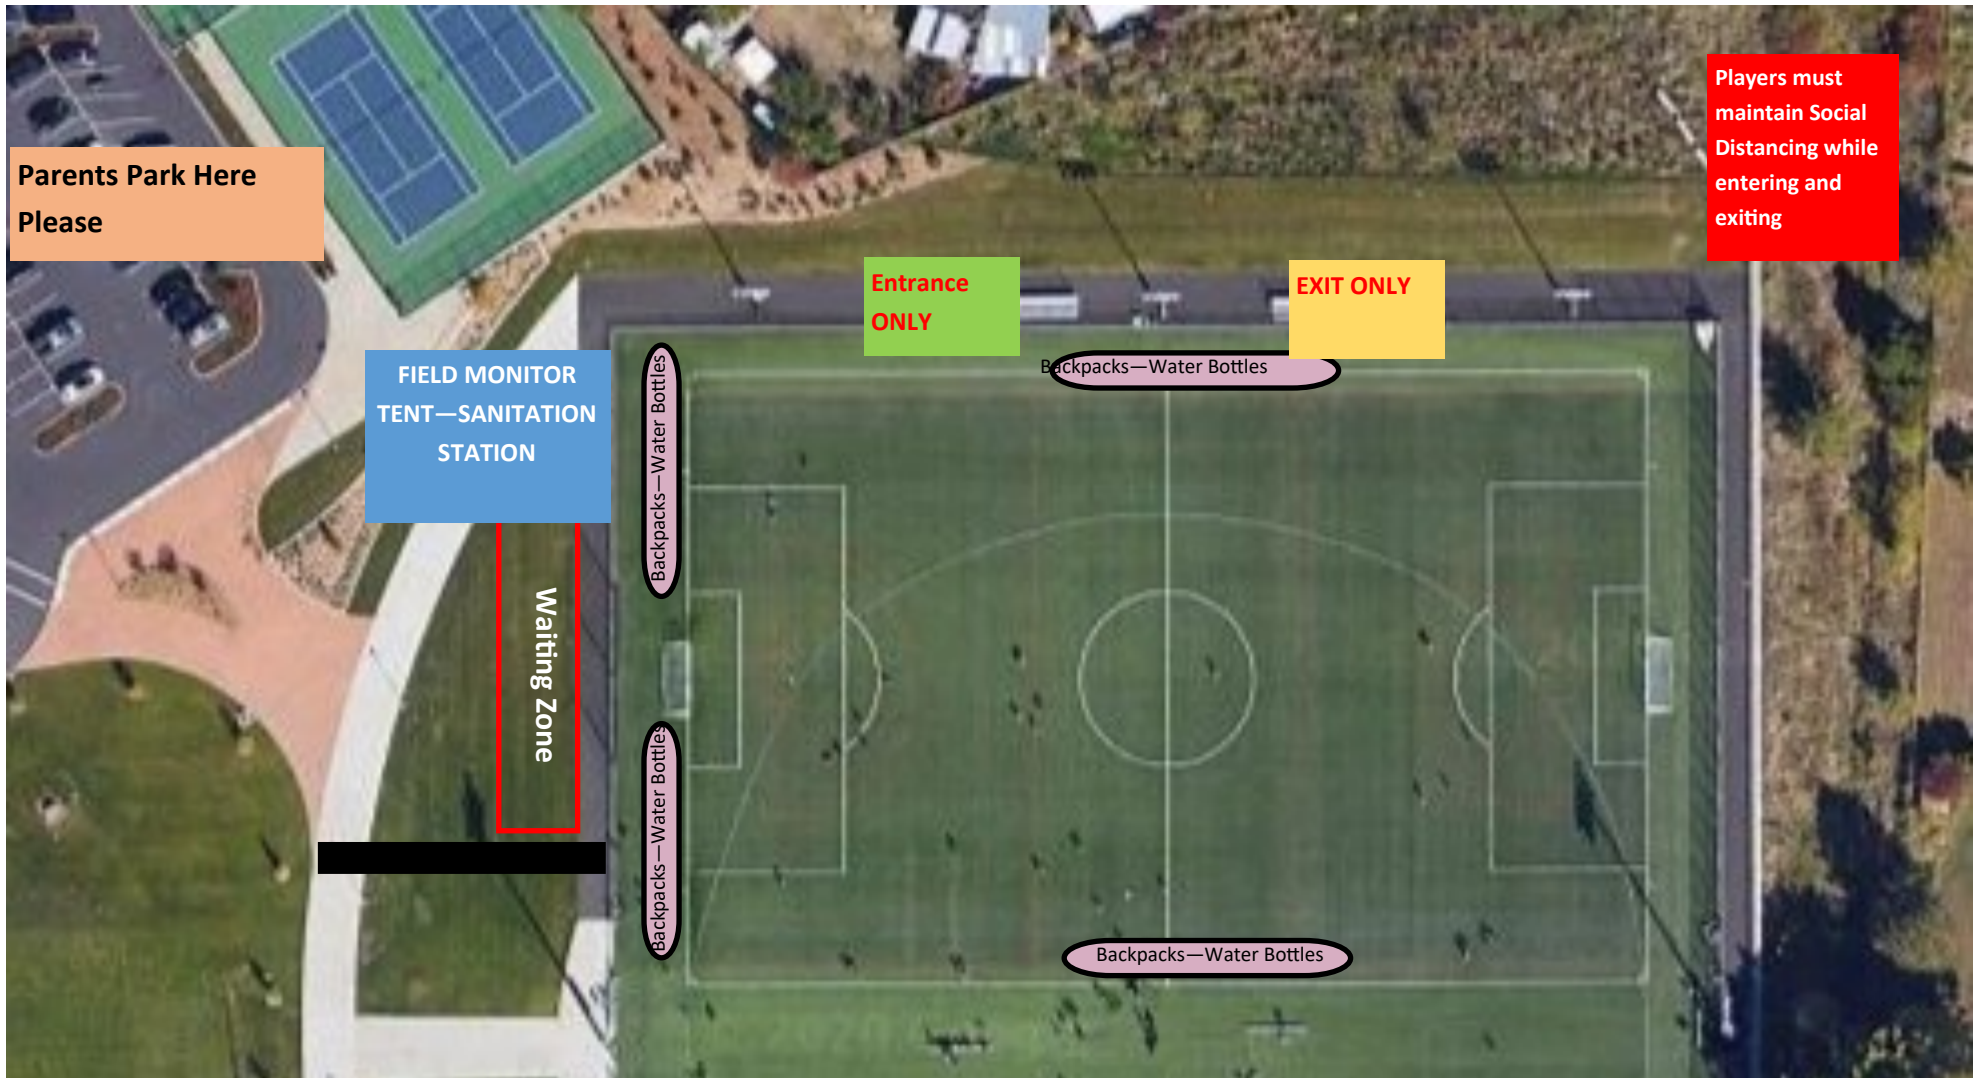

Mt View Champions Park Field #3 Game Day

RULES

- **Only Teams and coaches** allowed on or near field
- **NO parents or spectators** allowed in facility please stay in car or parking lots only
- **Players and Coaches** Please stay in cars until 15 minutes prior to game start time.
- **Players and Coaches** Required to leave field immediately after the game
- **COVID Field Monitor** Each field required to have a COVID Field Monitor
- **Players/Coaches /Referees** Required to wear masks entering, exiting, during play and anytime that 6ft distance cannot be maintained