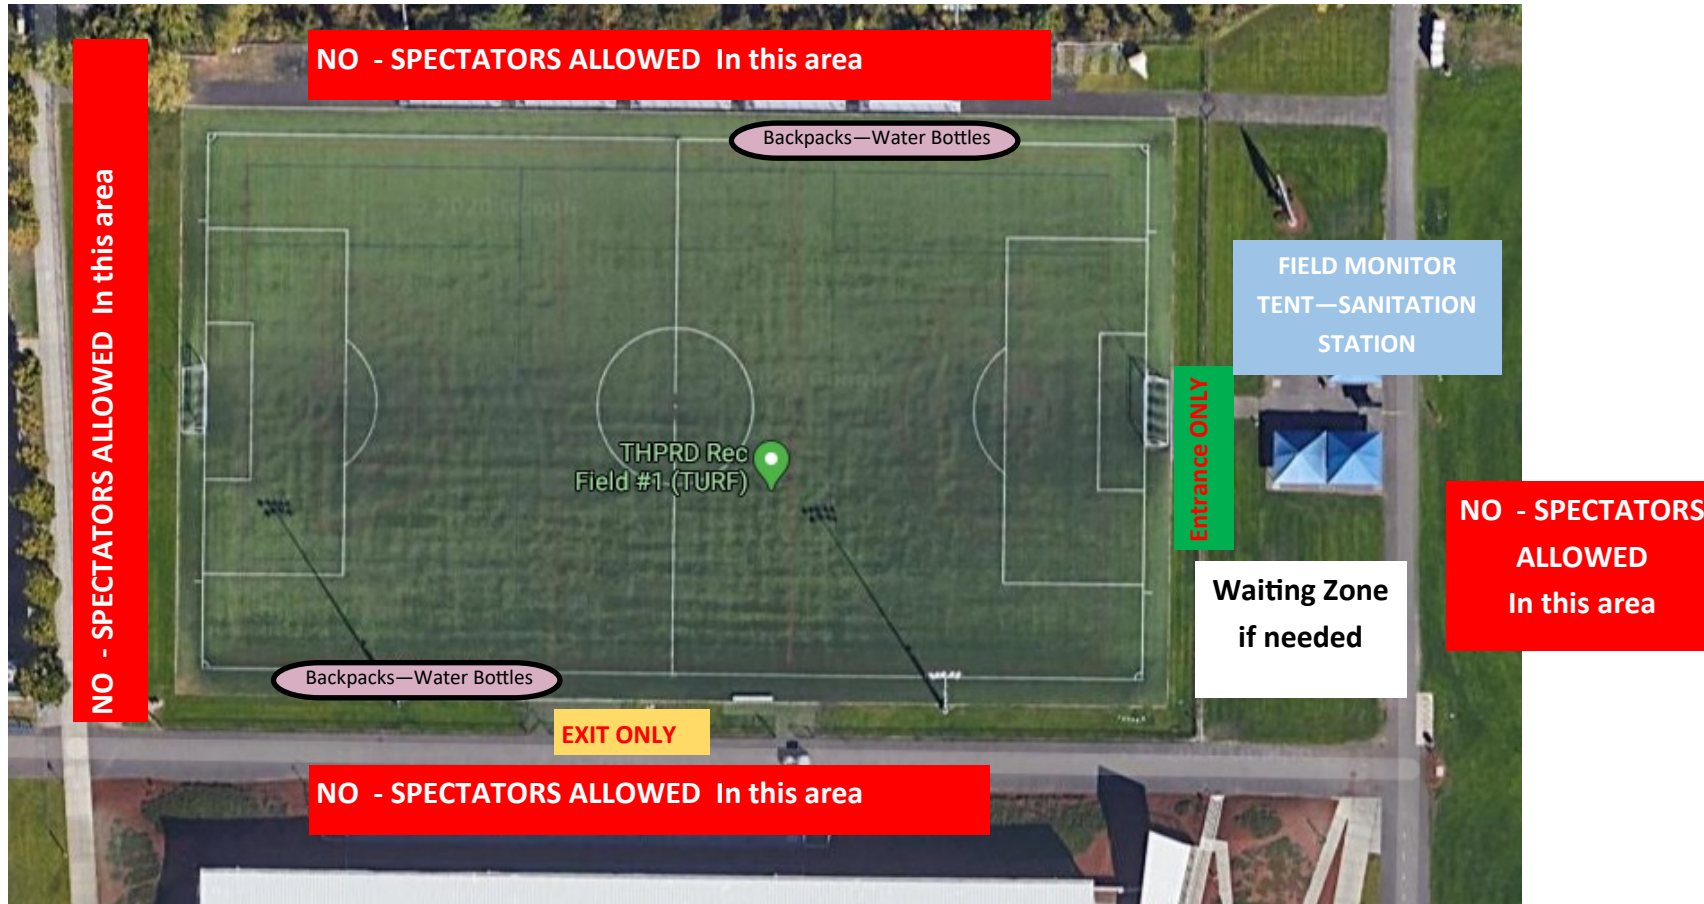

# THPRD Field #1 Game Day Field Map

## RULES

- **Only Teams and coaches** allowed on or near field
- **NO parents or spectators** allowed in facility please stay in car or parking lots only
- **Players and Coaches** Please stay in cars until 15 minutes prior to game start time.
- **Players and Coaches** Required to leave field immediately after the game
- **COVID Field Monitor** Each field required to have a COVID Field Monitor
- **Players/Coaches /Referees** Required to wear masks entering, exiting, during play and anytime that 6ft distance cannot be maintained